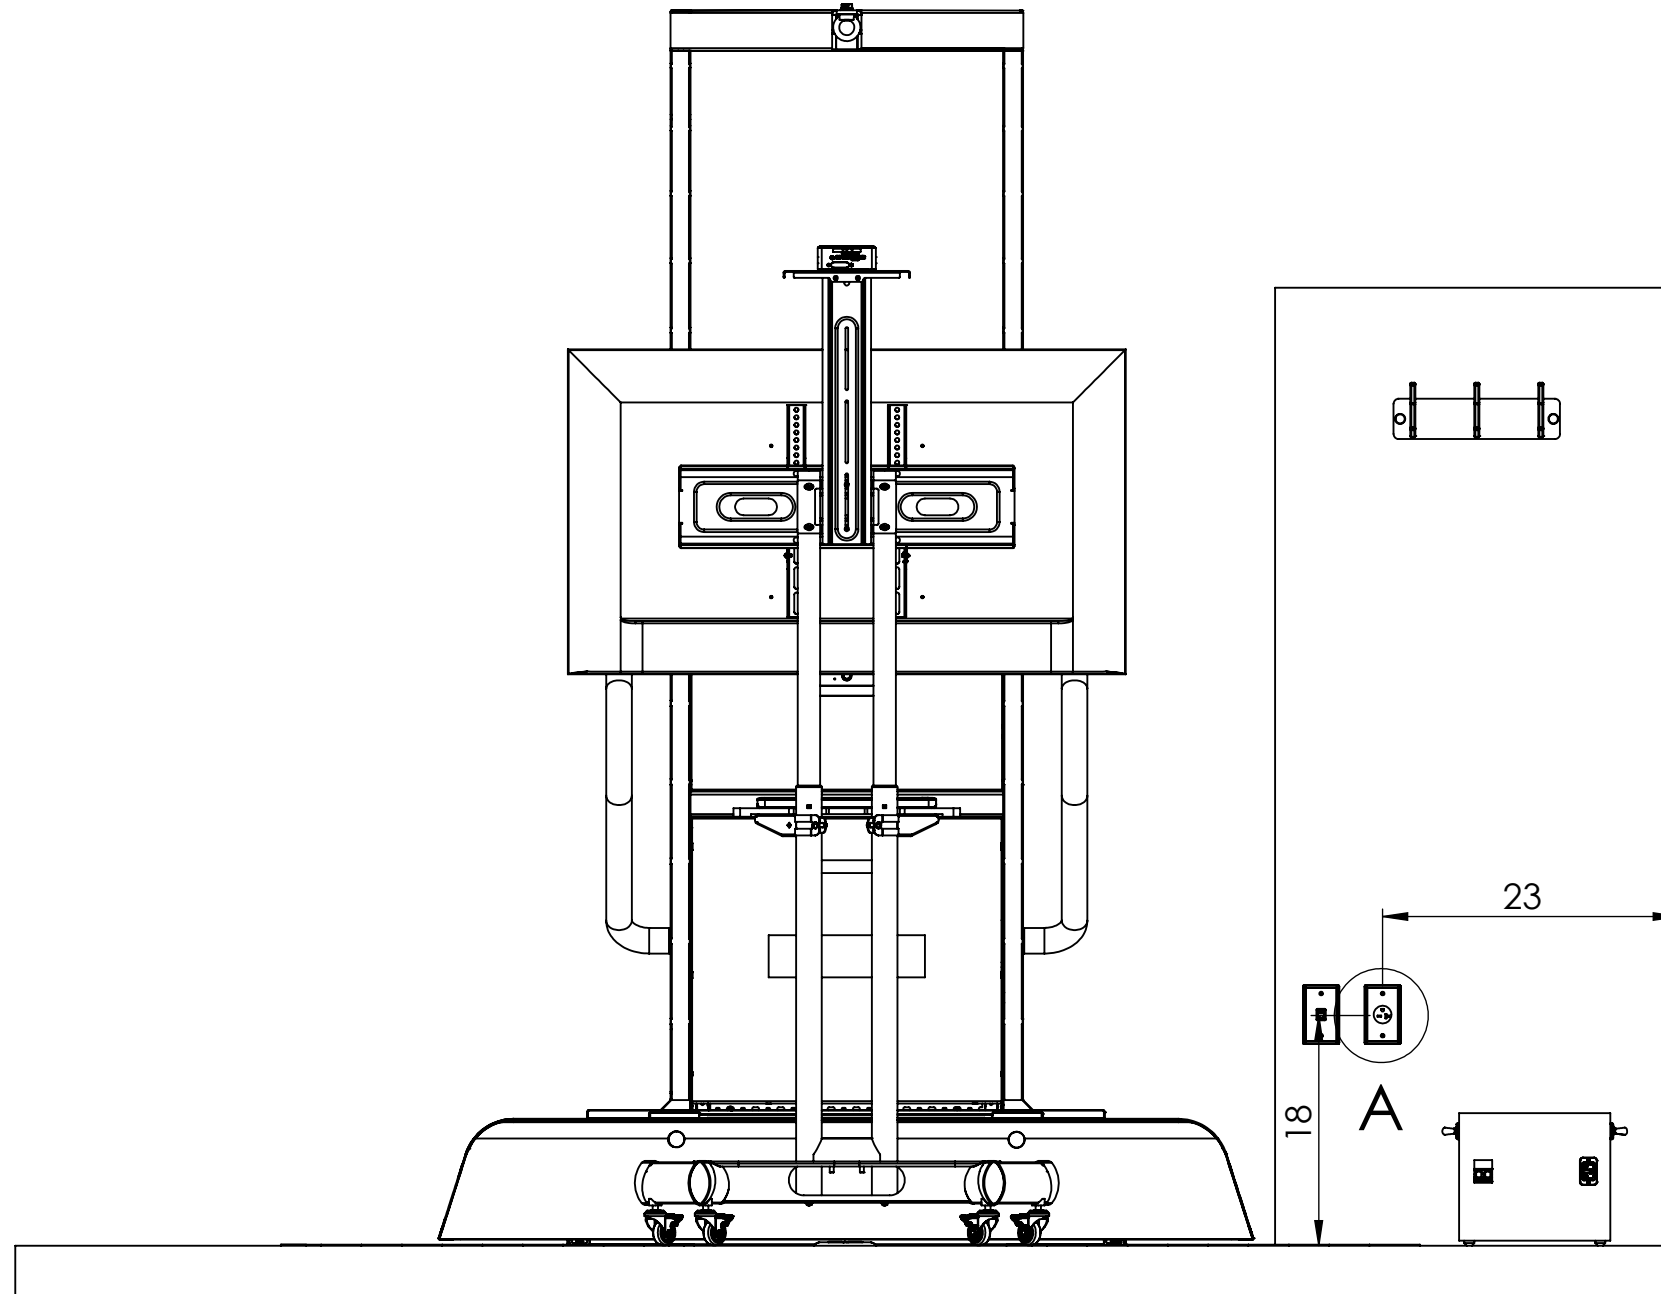

BALANCETUTOR POWER OUTLET REQUIREMENTS

1. DEDICATED POWER LINE
2. OUTLET TYPE: NEMA 6-20R
3. RATINGS: 208V (L1-L2-GND) 2.3kVA
4. DUAL CIRCUIT BREAKER: 15AX2
5. PURPOSE: POWRING BALANCETUTOR ONLY

DETAIL A

SCALE 1:2

FOR US MARKET ONLY

DOCUMENT NUMBER DO-15-01-43	PROPRIETARY AND CONFIDENTIAL THE INFORMATION CONTAINED IN THIS DRAWING IS THE SOLE PROPERTY OF MEDITOUCH LTD. ANY REPRODUCTION IN PART OR AS A WHOLE WITHOUT THE WRITTEN PERMISSION OF MEDITOUCH LTD. IS PROHIBITED.	BalanceTutor Config 1		DRAWN BY Ziv	SHEET SIZE A4
DOCUMENT DESCRIPTION BalanceTutor Recommended Configurations		THIRD ANGLE PROJECTION	ALL DIMENSIONS IN inch	SCALE 1:18	PAGE 5 of 9
			45 HAMELACHA STREET, NETANYA, ISRAEL.