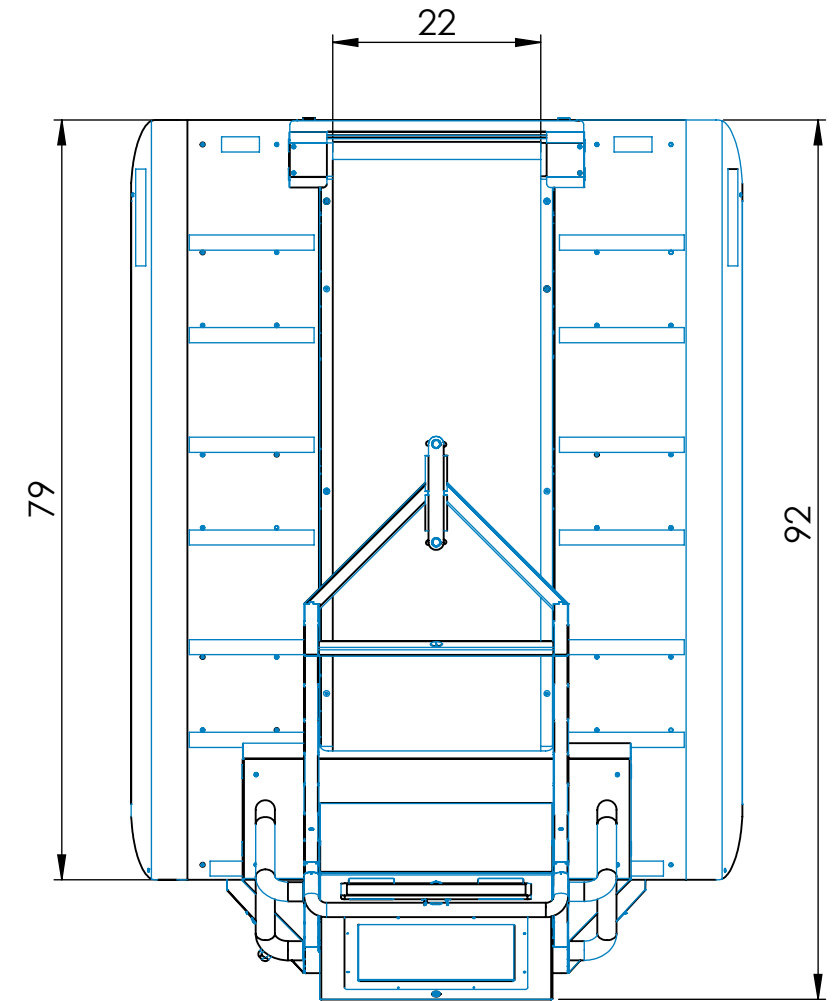

# HARNESS WALL RACK MOUNT INSTALLATION

INSTALL THE HARNESS RACK WALL MOUNT USING TWO SCREWS SUPPLIED WITH THE ITEM

**DETAIL E**  
SCALE 1 : 5

FOR US MARKET ONLY

DOCUMENT NUMBER <b>DO-15-01-43</b>	PROPRIETARY AND CONFIDENTIAL THE INFORMATION CONTAINED IN THIS DRAWING IS THE SOLE PROPERTY OF MEDITOUCH LTD. ANY REPRODUCTION IN PART OR AS A WHOLE WITHOUT THE WRITTEN PERMISSION OF MEDITOUCH LTD. IS PROHIBITED.	BalanceTutor Config 1	 <b>MediTouch</b> 45 HAMELACHA STREET, NETANYA, ISRAEL.	DRAWN BY Ziv	SHEET SIZE A4
DOCUMENT DESCRIPTION BalanceTutor Recommended Configurations	THIRD ANGLE PROJECTION 	ALL DIMENSIONS IN <b>inch</b>		SCALE 1:18	PAGE <b>7 of 9</b>

# NETWORK ACCESS FOR THE 3DTUTOR SOFTWARE

1. CONSTANT NETWORK CONNECTION
2. ACCESS TO <https://meditutor.net> SITE
3. WIRELESS LAN CONNECTION

**DETAIL C**  
SCALE 1:2

FOR US MARKET ONLY

DOCUMENT NUMBER <b>DO-15-01-43</b>	PROPRIETARY AND CONFIDENTIAL THE INFORMATION CONTAINED IN THIS DRAWING IS THE SOLE PROPERTY OF MEDITOUCH LTD. ANY REPRODUCTION IN PART OR AS A WHOLE WITHOUT THE WRITTEN PERMISSION OF MEDITOUCH LTD. IS PROHIBITED.	BalanceTutor Config 1	 45 HAMELACHA STREET, NETANYA, ISRAEL.	DRAWN BY <b>Ziv</b>	SHEET SIZE <b>A4</b>
DOCUMENT DESCRIPTION BalanceTutor Recommended Configurations	THIRD ANGLE PROJECTION 	ALL DIMENSIONS IN <b>inch</b>		SCALE <b>1:18</b>	PAGE <b>8 of 9</b>

# GENERAL BALANCETUTOR DIMENTIONS

FOR US MARKET ONLY

DOCUMENT NUMBER <b>DO-15-01-43</b>	PROPRIETARY AND CONFIDENTIAL THE INFORMATION CONTAINED IN THIS DRAWING IS THE SOLE PROPERTY OF MEDITOUCH LTD. ANY REPRODUCTION IN PART OR AS A WHOLE WITHOUT THE WRITTEN PERMISSION OF MEDITOUCH LTD. IS PROHIBITED.	BalanceTutor Config 1	 THIRD ANGLE PROJECTION	ALL DIMENSIONS IN <b>inch</b>	 <b>MediTouch</b> 45 HAMELACHA STREET, NETANYA, ISRAEL.	DRAWN BY Ziv	SHEET SIZE A4
DOCUMENT DESCRIPTION BalanceTutor Recommended Configurations		SCALE 1:18				PAGE <b>9 of 9</b>	