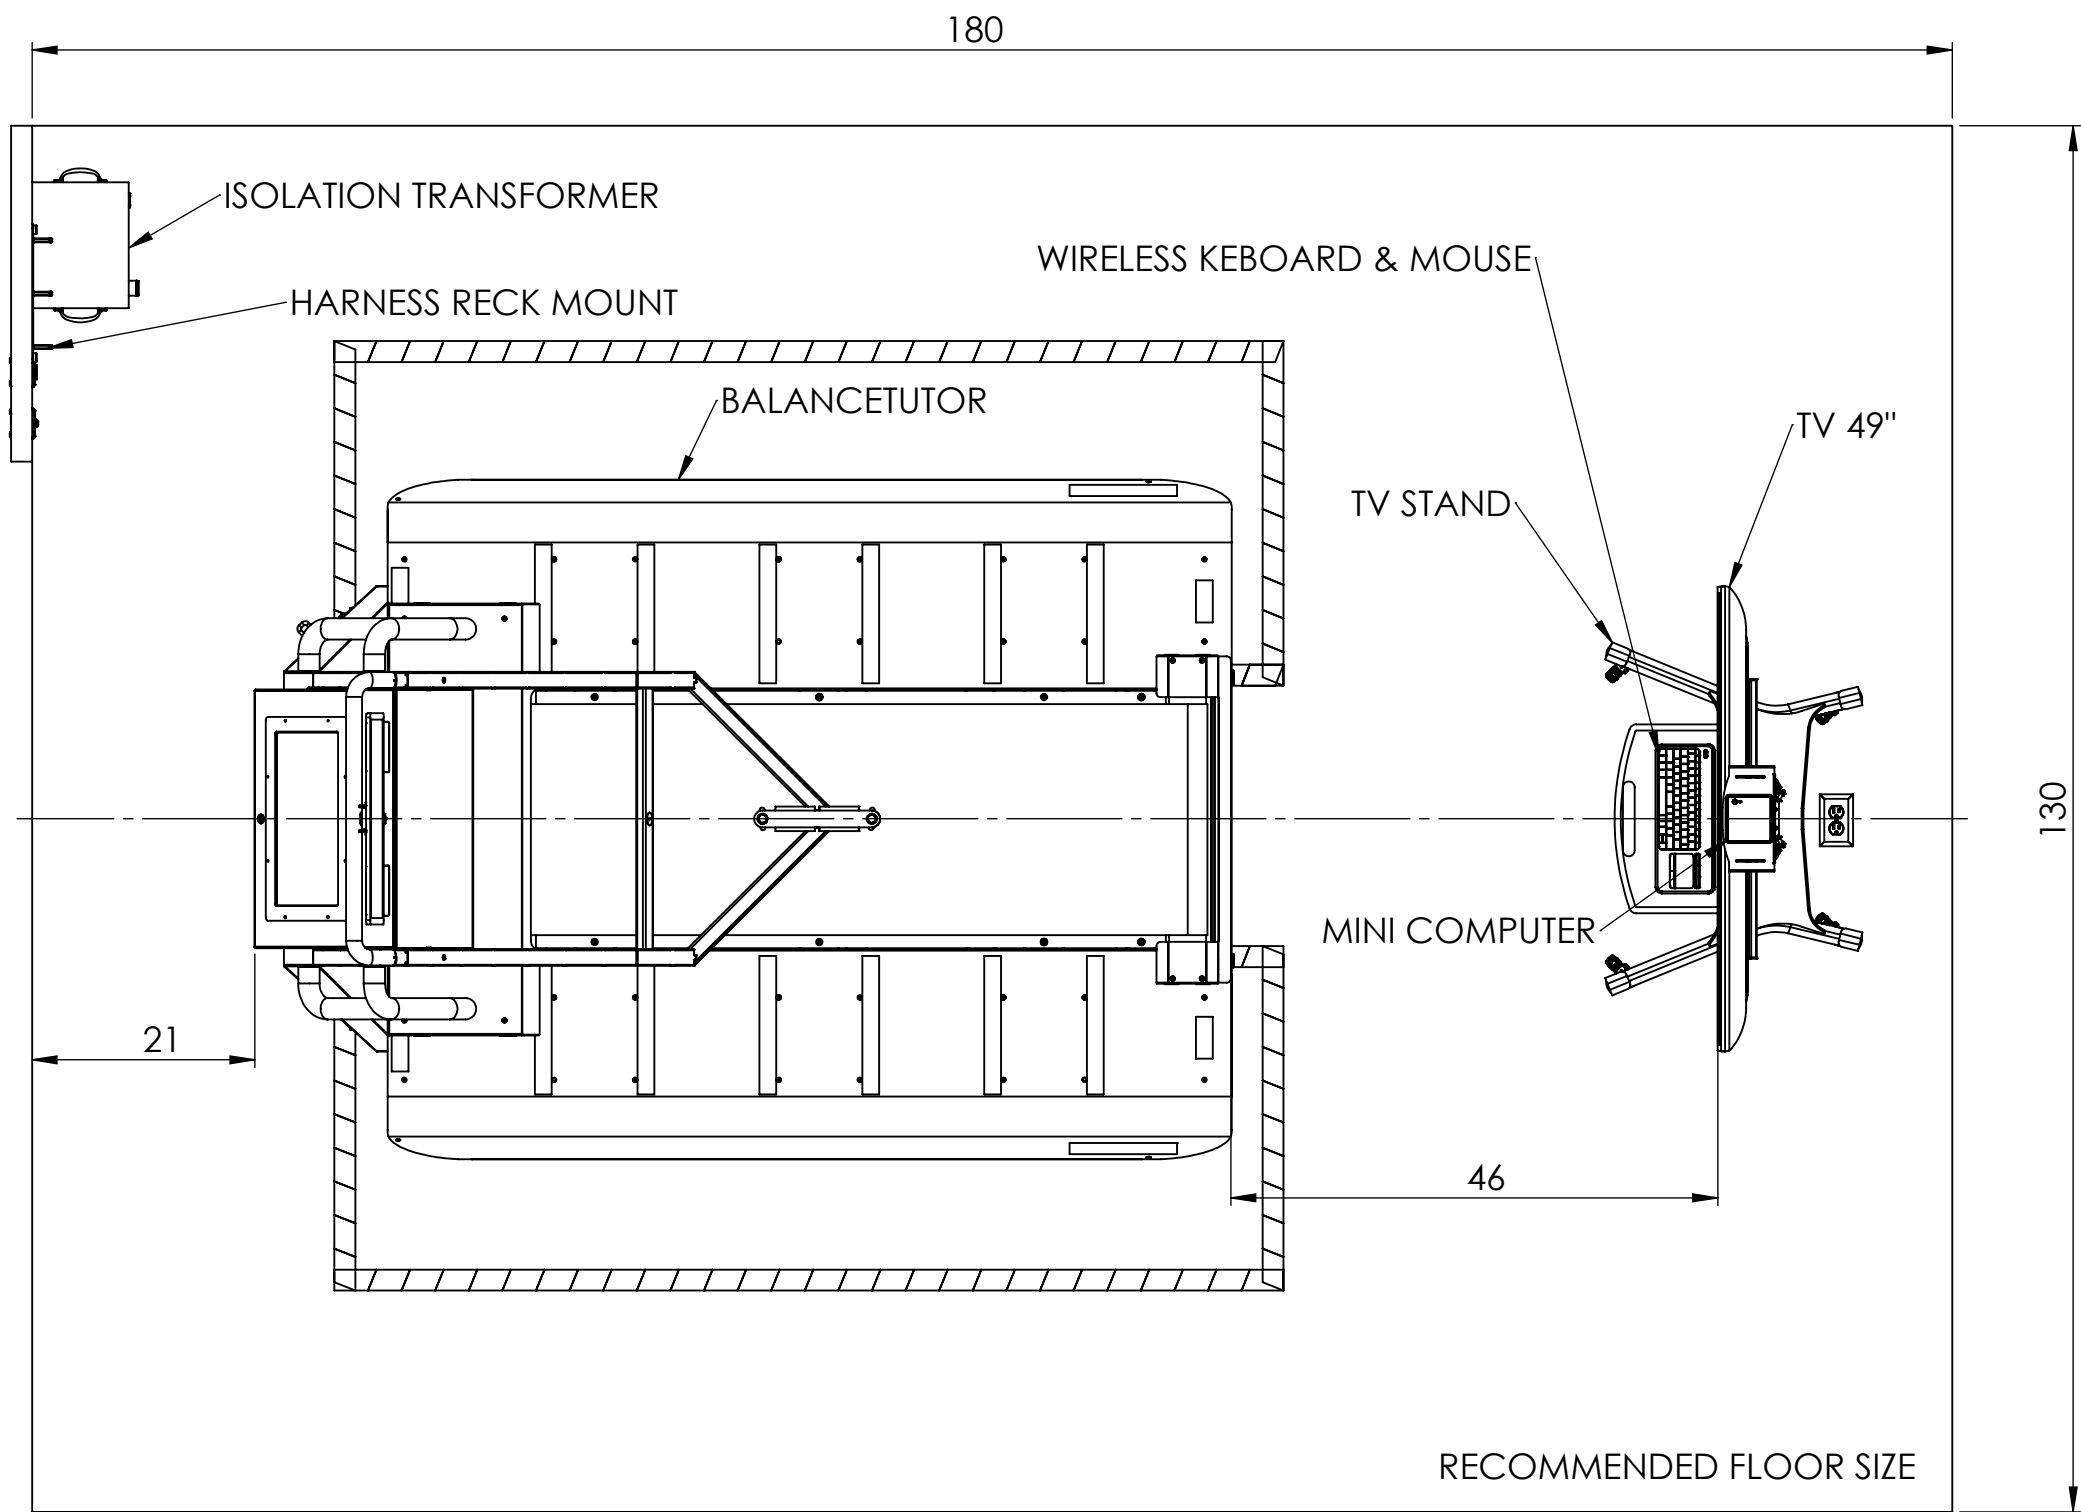

# RECOMMENDED EQUIPMENT ARRANGEMENT

MINIMUM CEILING HEIGHT  
98 INCH

FOR US MARKET ONLY

DOCUMENT NUMBER <b>DO-15-01-43</b>	PROPRIETARY AND CONFIDENTIAL THE INFORMATION CONTAINED IN THIS DRAWING IS THE SOLE PROPERTY OF MEDITOUCH LTD. ANY REPRODUCTION IN PART OR AS A WHOLE WITHOUT THE WRITTEN PERMISSION OF MEDITOUCH LTD. IS PROHIBITED.	BalanceTutor Config 1	 <b>MediTouch</b> 45 HAMELACHA STREET, NETANYA, ISRAEL.	DRAWN BY Ziv	SHEET SIZE A4
DOCUMENT DESCRIPTION BalanceTutor Recommended Configurations	THIRD ANGLE PROJECTION 	ALL DIMENSIONS IN <b>inch</b>		SCALE 1:18	PAGE <b>2 of 9</b>

# TV STAND POWER OUTLET REQUIREMENTS

1. IN LINE FLOOR POWER BOX
2. TYPE: NEMA 5-15R
3. RATINGS: 120V (L-N-GND) 500VA
4. GRADE: IP68
5. PURPOSE: POWERING TV STAND

**DETAIL B**  
SCALE 1 : 2

FOR US MARKET ONLY