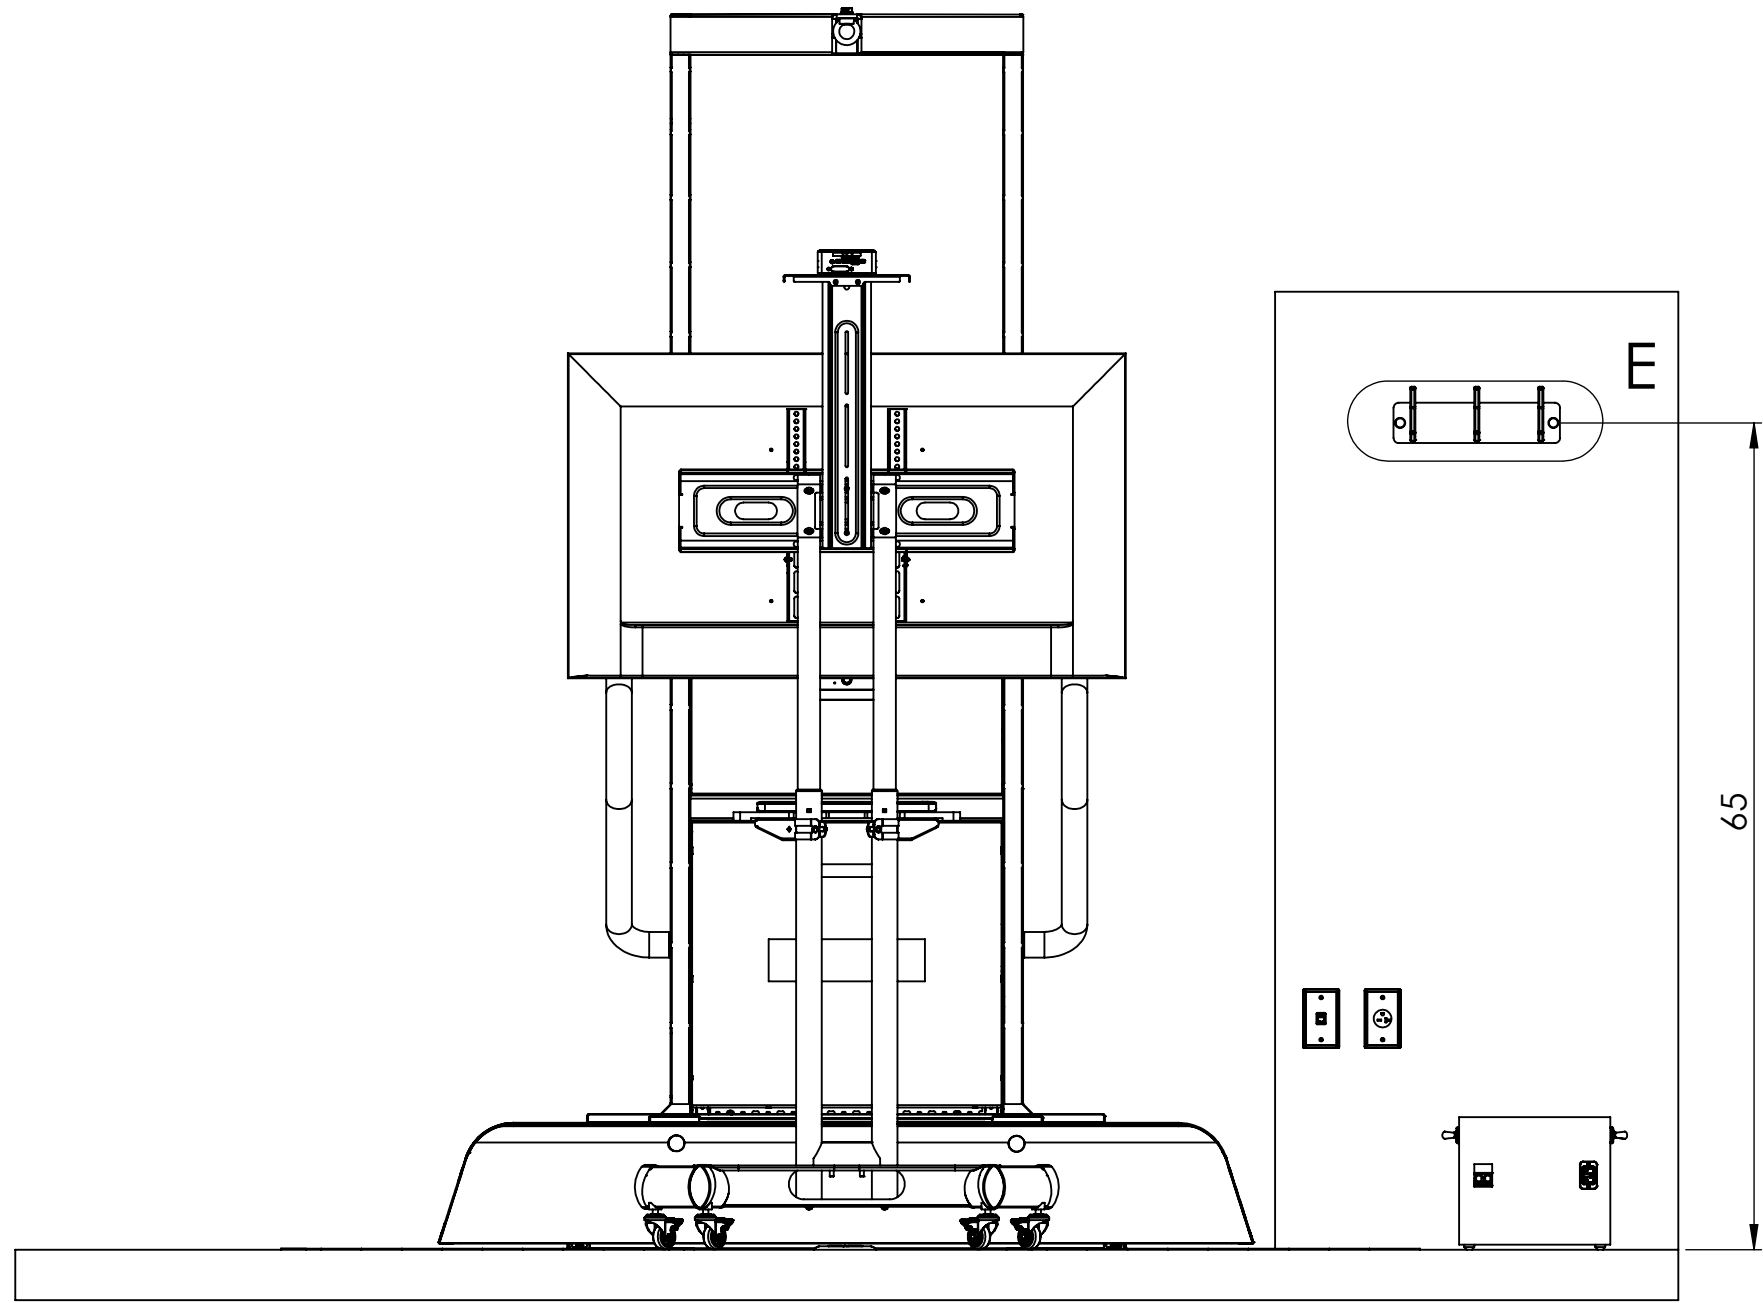

# BALANCETUTOR REMOTE ACCESS REQUIREMENTS

1. CONNECTED TO WEB
2. TYPE: RJ45 CAT6
3. PURPOSE: REMOTE ACCES FOR SUPPORT & MAINTENANCE

**DETAIL D**  
SCALE 1 : 2

FOR US MARKET ONLY

DOCUMENT NUMBER <b>DO-15-01-43</b>	PROPRIETARY AND CONFIDENTIAL THE INFORMATION CONTAINED IN THIS DRAWING IS THE SOLE PROPERTY OF MEDITOUCH LTD. ANY REPRODUCTION IN PART OR AS A WHOLE WITHOUT THE WRITTEN PERMISSION OF MEDITOUCH LTD. IS PROHIBITED.	BalanceTutor Config 1	 THIRD ANGLE PROJECTION	 45 HAMELACHA STREET, NETANYA, ISRAEL.	DRAWN BY Ziv	SHEET SIZE A4
DOCUMENT DESCRIPTION BalanceTutor Recommended Configurations		ALL DIMENSIONS IN <b>inch</b>			SCALE 1:18	PAGE <b>6 of 9</b>

# HARNESS WALL RACK MOUNT INSTALLATION

INSTALL THE HARNESS RACK WALL MOUNT USING TWO SCREWS SUPPLIED WITH THE ITEM

**DETAIL E**  
SCALE 1 : 5

FOR US MARKET ONLY

DOCUMENT NUMBER <b>DO-15-01-43</b>	PROPRIETARY AND CONFIDENTIAL THE INFORMATION CONTAINED IN THIS DRAWING IS THE SOLE PROPERTY OF MEDITOUCH LTD. ANY REPRODUCTION IN PART OR AS A WHOLE WITHOUT THE WRITTEN PERMISSION OF MEDITOUCH LTD. IS PROHIBITED.	BalanceTutor Config 1	 <b>MediTouch</b> 45 HAMELACHA STREET, NETANYA, ISRAEL.	DRAWN BY Ziv	SHEET SIZE A4
DOCUMENT DESCRIPTION BalanceTutor Recommended Configurations	THIRD ANGLE PROJECTION 	ALL DIMENSIONS IN <b>inch</b>		SCALE 1:18	PAGE <b>7 of 9</b>