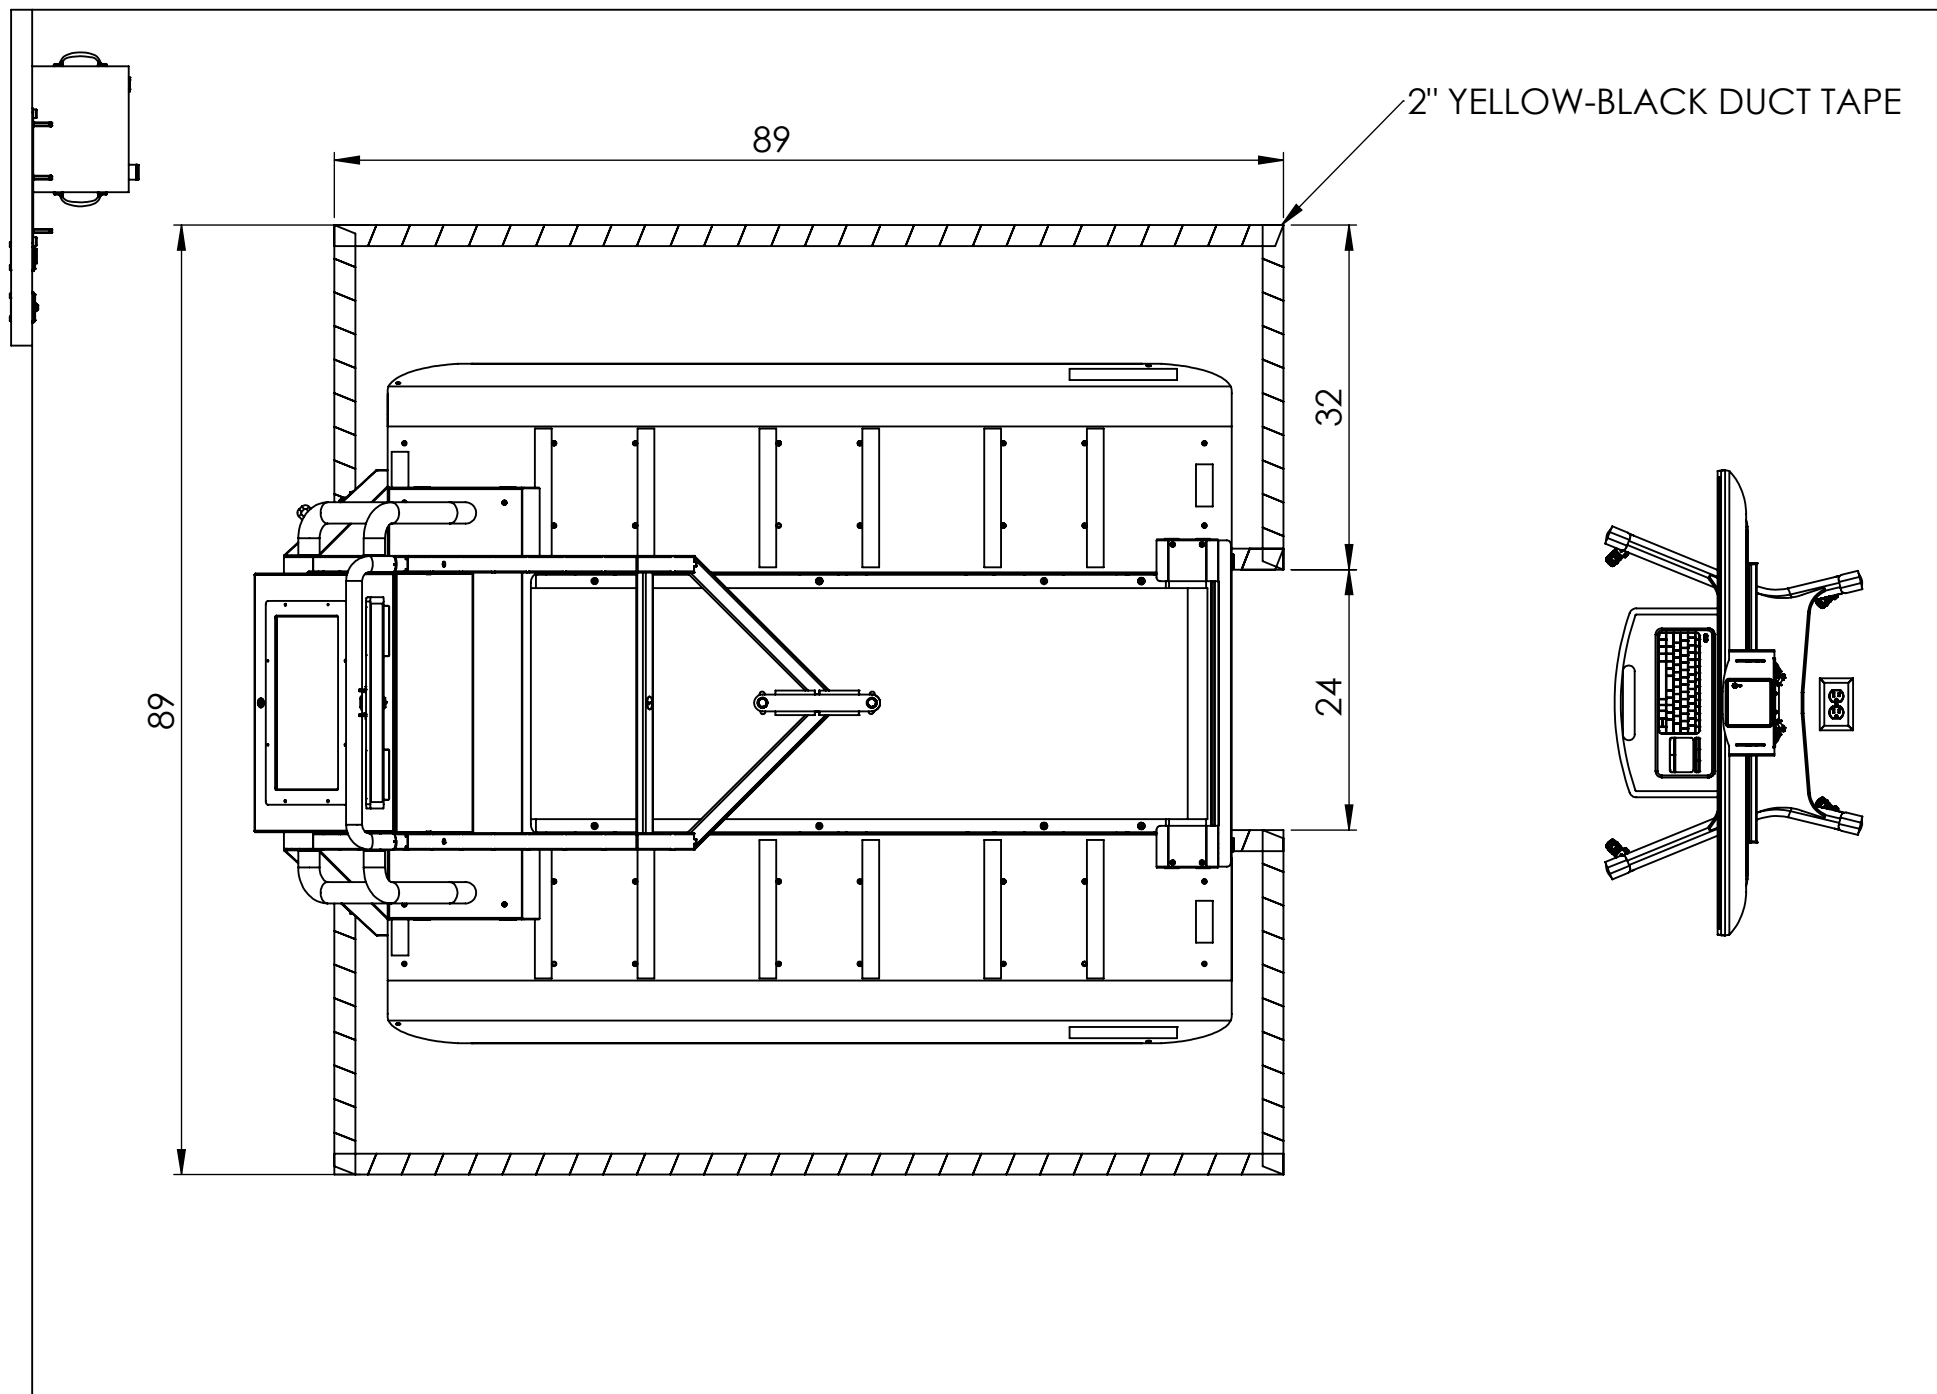

# RECOMMENDED EQUIPMENT ARRANGEMENT

MINIMUM CEILING HEIGHT  
98 INCH

FOR US MARKET ONLY

DOCUMENT NUMBER <b>DO-15-01-43</b>	PROPRIETARY AND CONFIDENTIAL THE INFORMATION CONTAINED IN THIS DRAWING IS THE SOLE PROPERTY OF MEDITOUCH LTD. ANY REPRODUCTION IN PART OR AS A WHOLE WITHOUT THE WRITTEN PERMISSION OF MEDITOUCH LTD. IS PROHIBITED.	BalanceTutor Config 1	 <b>MediTouch</b> 45 HAMELACHA STREET, NETANYA, ISRAEL.	DRAWN BY Ziv	SHEET SIZE A4
DOCUMENT DESCRIPTION BalanceTutor Recommended Configurations	THIRD ANGLE PROJECTION 	ALL DIMENSIONS IN <b>inch</b>		SCALE 1:18	PAGE <b>2 of 9</b>

**SAFETY TAPE**

FOR US MARKET ONLY

DOCUMENT NUMBER <b>DO-15-01-43</b>	PROPRIETARY AND CONFIDENTIAL THE INFORMATION CONTAINED IN THIS DRAWING IS THE SOLE PROPERTY OF MEDITOUCH LTD. ANY REPRODUCTION IN PART OR AS A WHOLE WITHOUT THE WRITTEN PERMISSION OF MEDITOUCH LTD. IS PROHIBITED.	BalanceTutor Config 1	 ALL DIMENSIONS IN <b>inch</b>	 45 HAMELACHA STREET, NETANYA, ISRAEL.	DRAWN BY <b>Ziv</b>	SHEET SIZE <b>A4</b>
DOCUMENT DESCRIPTION BalanceTutor Recommended Configurations		THIRD ANGLE PROJECTION		SCALE <b>1:18</b>	PAGE <b>3 of 9</b>	