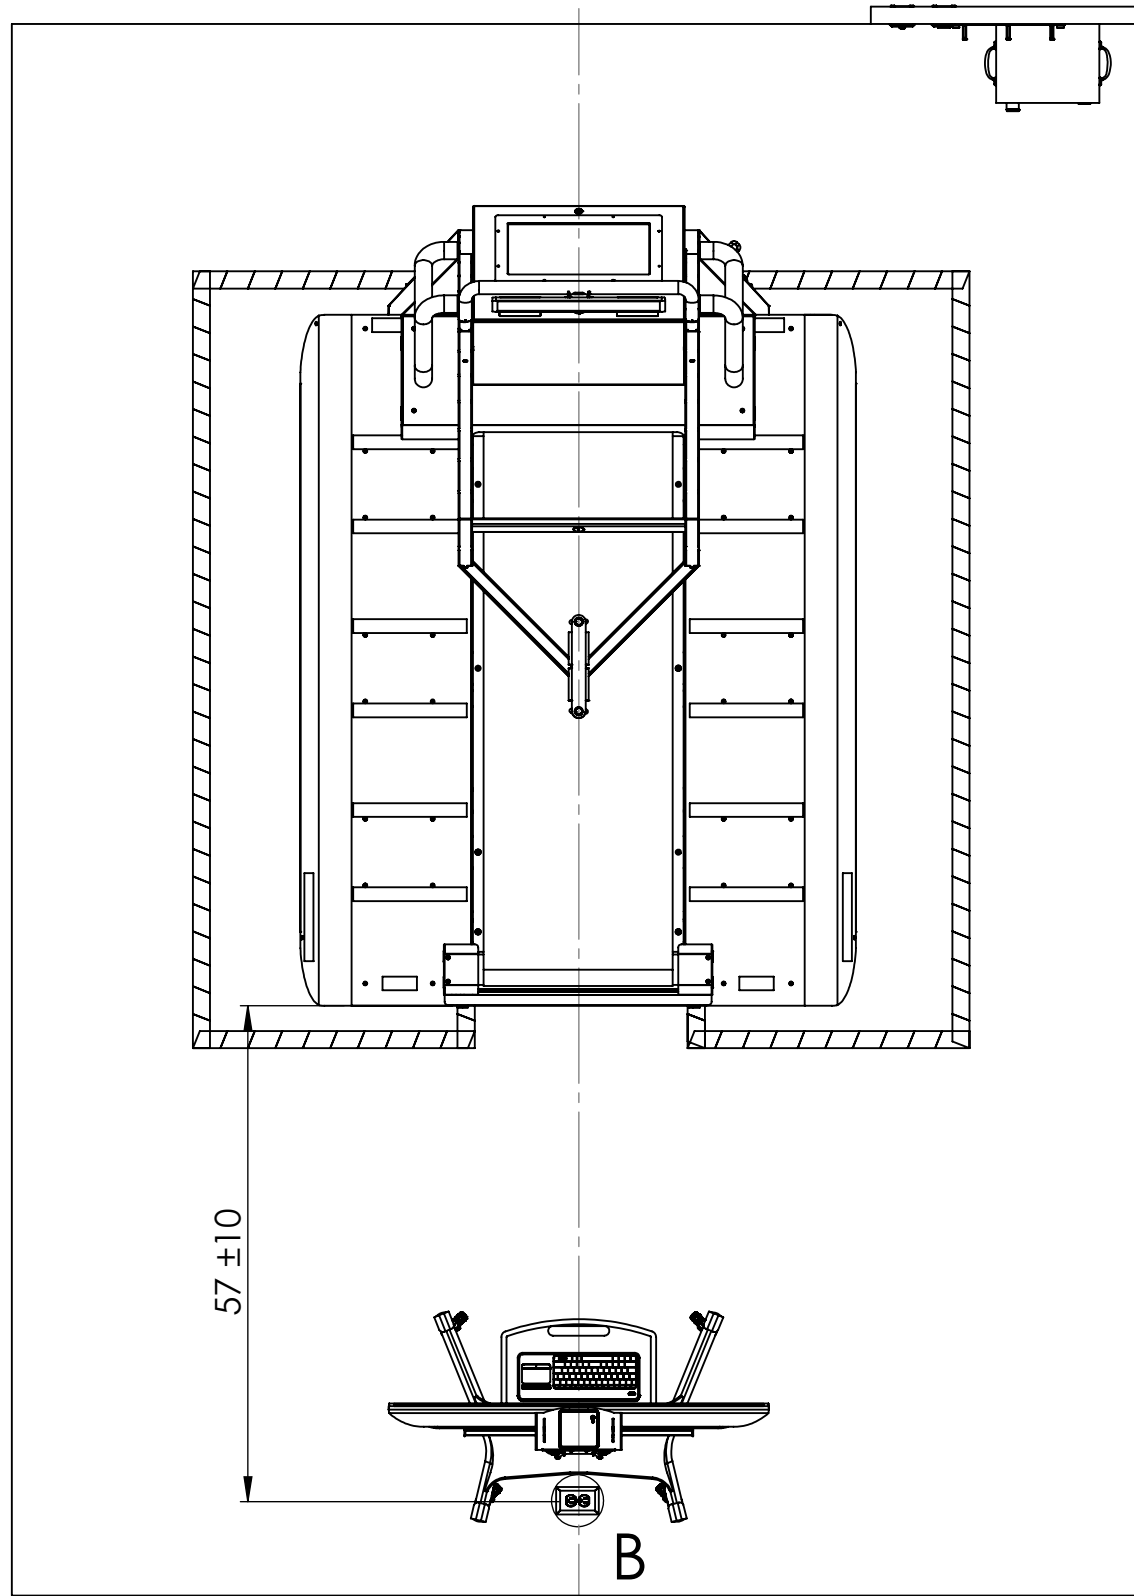

TV STAND POWER OUTLET REQUIREMENTS