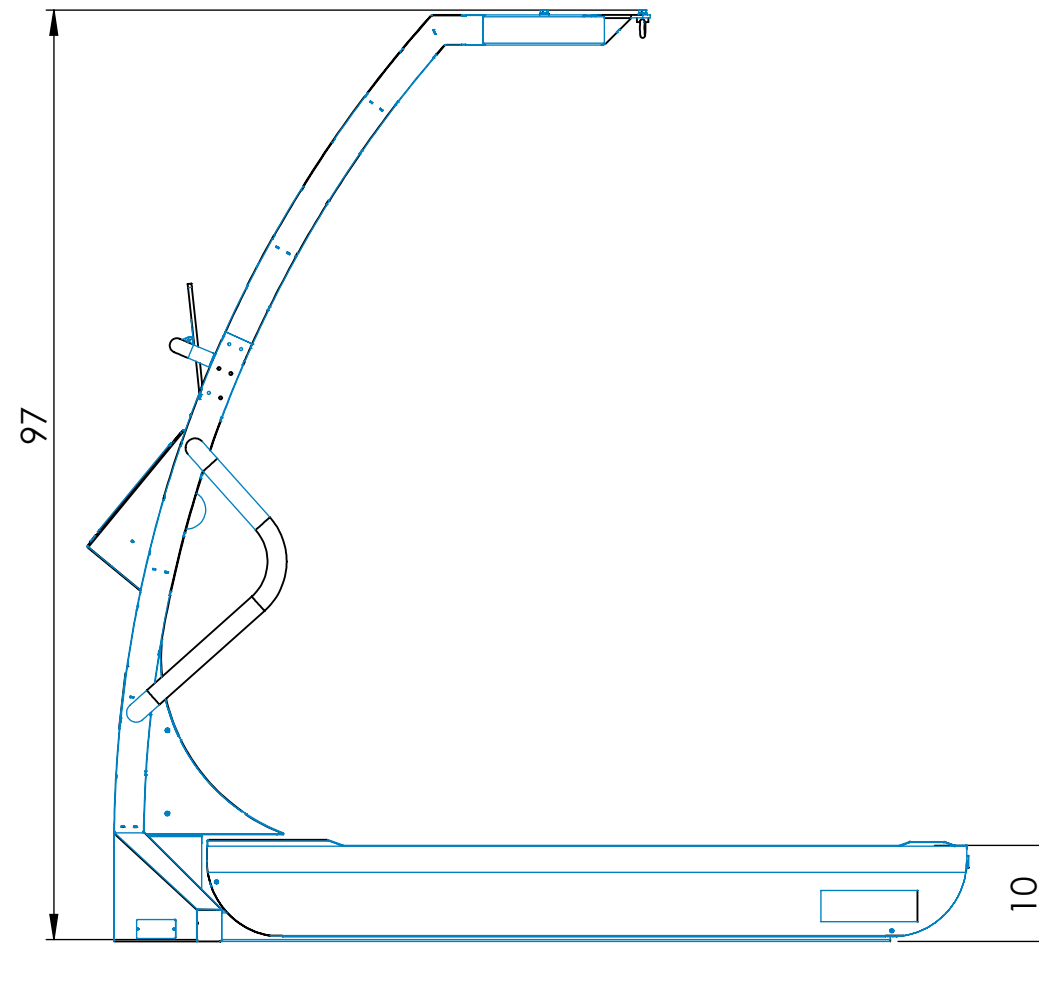

# HARNESS WALL RACK MOUNT INSTALLATION

INSTALL THE HARNESS RACK WALL MOUNT USING TWO SCREWS SUPPLIED WITH THE ITEM

**DETAIL E**  
SCALE 1 : 5

FOR US MARKET ONLY

DOCUMENT NUMBER <b>DO-15-01-43</b>	PROPRIETARY AND CONFIDENTIAL THE INFORMATION CONTAINED IN THIS DRAWING IS THE SOLE PROPERTY OF MEDITOUCH LTD. ANY REPRODUCTION IN PART OR AS A WHOLE WITHOUT THE WRITTEN PERMISSION OF MEDITOUCH LTD. IS PROHIBITED.	BalanceTutor Config 1	 <b>MediTouch</b> 45 HAMELACHA STREET, NETANYA, ISRAEL.	DRAWN BY Ziv	SHEET SIZE A4
DOCUMENT DESCRIPTION BalanceTutor Recommended Configurations	THIRD ANGLE PROJECTION 	ALL DIMENSIONS IN <b>inch</b>		SCALE 1:18	PAGE <b>7 of 9</b>

# NETWORK ACCESS FOR THE 3DTUTOR SOFTWARE

1. CONSTANT NETWORK CONNECTION
2. ACCESS TO <https://meditutor.net> SITE
3. WIRELESS LAN CONNECTION

**DETAIL C**  
SCALE 1:2

FOR US MARKET ONLY

DOCUMENT NUMBER <b>DO-15-01-43</b>	PROPRIETARY AND CONFIDENTIAL THE INFORMATION CONTAINED IN THIS DRAWING IS THE SOLE PROPERTY OF MEDITOUCH LTD. ANY REPRODUCTION IN PART OR AS A WHOLE WITHOUT THE WRITTEN PERMISSION OF MEDITOUCH LTD. IS PROHIBITED.	BalanceTutor Config 1	 45 HAMELACHA STREET, NETANYA, ISRAEL.	DRAWN BY <b>Ziv</b>	SHEET SIZE <b>A4</b>
DOCUMENT DESCRIPTION BalanceTutor Recommended Configurations	THIRD ANGLE PROJECTION 	ALL DIMENSIONS IN <b>inch</b>		SCALE <b>1:18</b>	PAGE <b>8 of 9</b>

# GENERAL BALANCETUTOR DIMENTIONS

FOR US MARKET ONLY

DOCUMENT NUMBER <b>DO-15-01-43</b>	PROPRIETARY AND CONFIDENTIAL THE INFORMATION CONTAINED IN THIS DRAWING IS THE SOLE PROPERTY OF MEDITOUCH LTD. ANY REPRODUCTION IN PART OR AS A WHOLE WITHOUT THE WRITTEN PERMISSION OF MEDITOUCH LTD. IS PROHIBITED.	BalanceTutor Config 1	 THIRD ANGLE PROJECTION	ALL DIMENSIONS IN <b>inch</b>	 <b>MediTouch</b> 45 HAMELACHA STREET, NETANYA, ISRAEL.	DRAWN BY Ziv	SHEET SIZE A4
DOCUMENT DESCRIPTION BalanceTutor Recommended Configurations		SCALE 1:18				PAGE <b>9 of 9</b>	