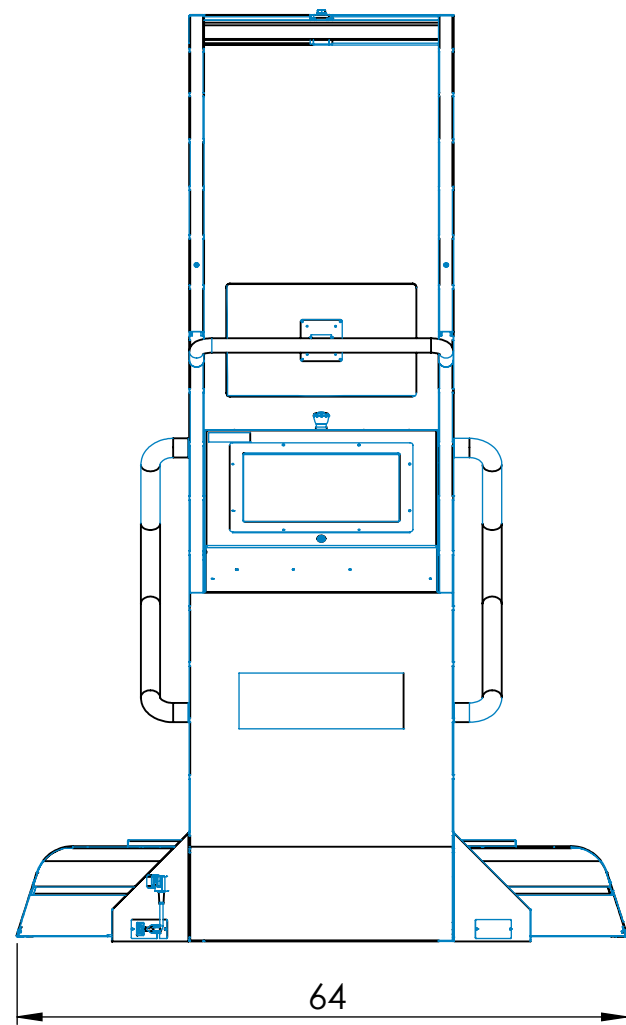

# HARNESS WALL RACK MOUNT INSTALLATION

INSTALL THE HARNESS RACK WALL MOUNT USING TWO SCREWS SUPPLIED WITH THE ITEM

**DETAIL E**  
SCALE 1 : 5

FOR US MARKET ONLY

DOCUMENT NUMBER <b>DO-15-01-43</b>	PROPRIETARY AND CONFIDENTIAL THE INFORMATION CONTAINED IN THIS DRAWING IS THE SOLE PROPERTY OF MEDITOUCH LTD. ANY REPRODUCTION IN PART OR AS A WHOLE WITHOUT THE WRITTEN PERMISSION OF MEDITOUCH LTD. IS PROHIBITED.	BalanceTutor Config 1	 <b>MediTouch</b> 45 HAMELACHA STREET, NETANYA, ISRAEL.	DRAWN BY Ziv	SHEET SIZE A4
DOCUMENT DESCRIPTION BalanceTutor Recommended Configurations	THIRD ANGLE PROJECTION 	ALL DIMENSIONS IN <b>inch</b>		SCALE 1:18	PAGE <b>7 of 9</b>

# NETWORK ACCESS FOR THE 3DTUTOR SOFTWARE

1. CONSTANT NETWORK CONNECTION
2. ACCESS TO <https://meditutor.net> SITE
3. WIRELESS LAN CONNECTION

**DETAIL C**  
SCALE 1:2

FOR US MARKET ONLY

DOCUMENT NUMBER <b>DO-15-01-43</b>	PROPRIETARY AND CONFIDENTIAL THE INFORMATION CONTAINED IN THIS DRAWING IS THE SOLE PROPERTY OF MEDITOUCH LTD. ANY REPRODUCTION IN PART OR AS A WHOLE WITHOUT THE WRITTEN PERMISSION OF MEDITOUCH LTD. IS PROHIBITED.	BalanceTutor Config 1	 45 HAMELACHA STREET, NETANYA, ISRAEL.	DRAWN BY <b>Ziv</b>	SHEET SIZE <b>A4</b>
DOCUMENT DESCRIPTION BalanceTutor Recommended Configurations	THIRD ANGLE PROJECTION 	ALL DIMENSIONS IN <b>inch</b>		SCALE <b>1:18</b>	PAGE <b>8 of 9</b>

# GENERAL BALANCETUTOR DIMENTIONS

FOR US MARKET ONLY

DOCUMENT NUMBER <b>DO-15-01-43</b>	PROPRIETARY AND CONFIDENTIAL THE INFORMATION CONTAINED IN THIS DRAWING IS THE SOLE PROPERTY OF MEDITOUCH LTD. ANY REPRODUCTION IN PART OR AS A WHOLE WITHOUT THE WRITTEN PERMISSION OF MEDITOUCH LTD. IS PROHIBITED.	BalanceTutor Config 1	 THIRD ANGLE PROJECTION	ALL DIMENSIONS IN <b>inch</b>	 <b>MediTouch</b> 45 HAMELACHA STREET, NETANYA, ISRAEL.	DRAWN BY Ziv	SHEET SIZE A4
DOCUMENT DESCRIPTION BalanceTutor Recommended Configurations		SCALE 1:18				PAGE <b>9 of 9</b>	