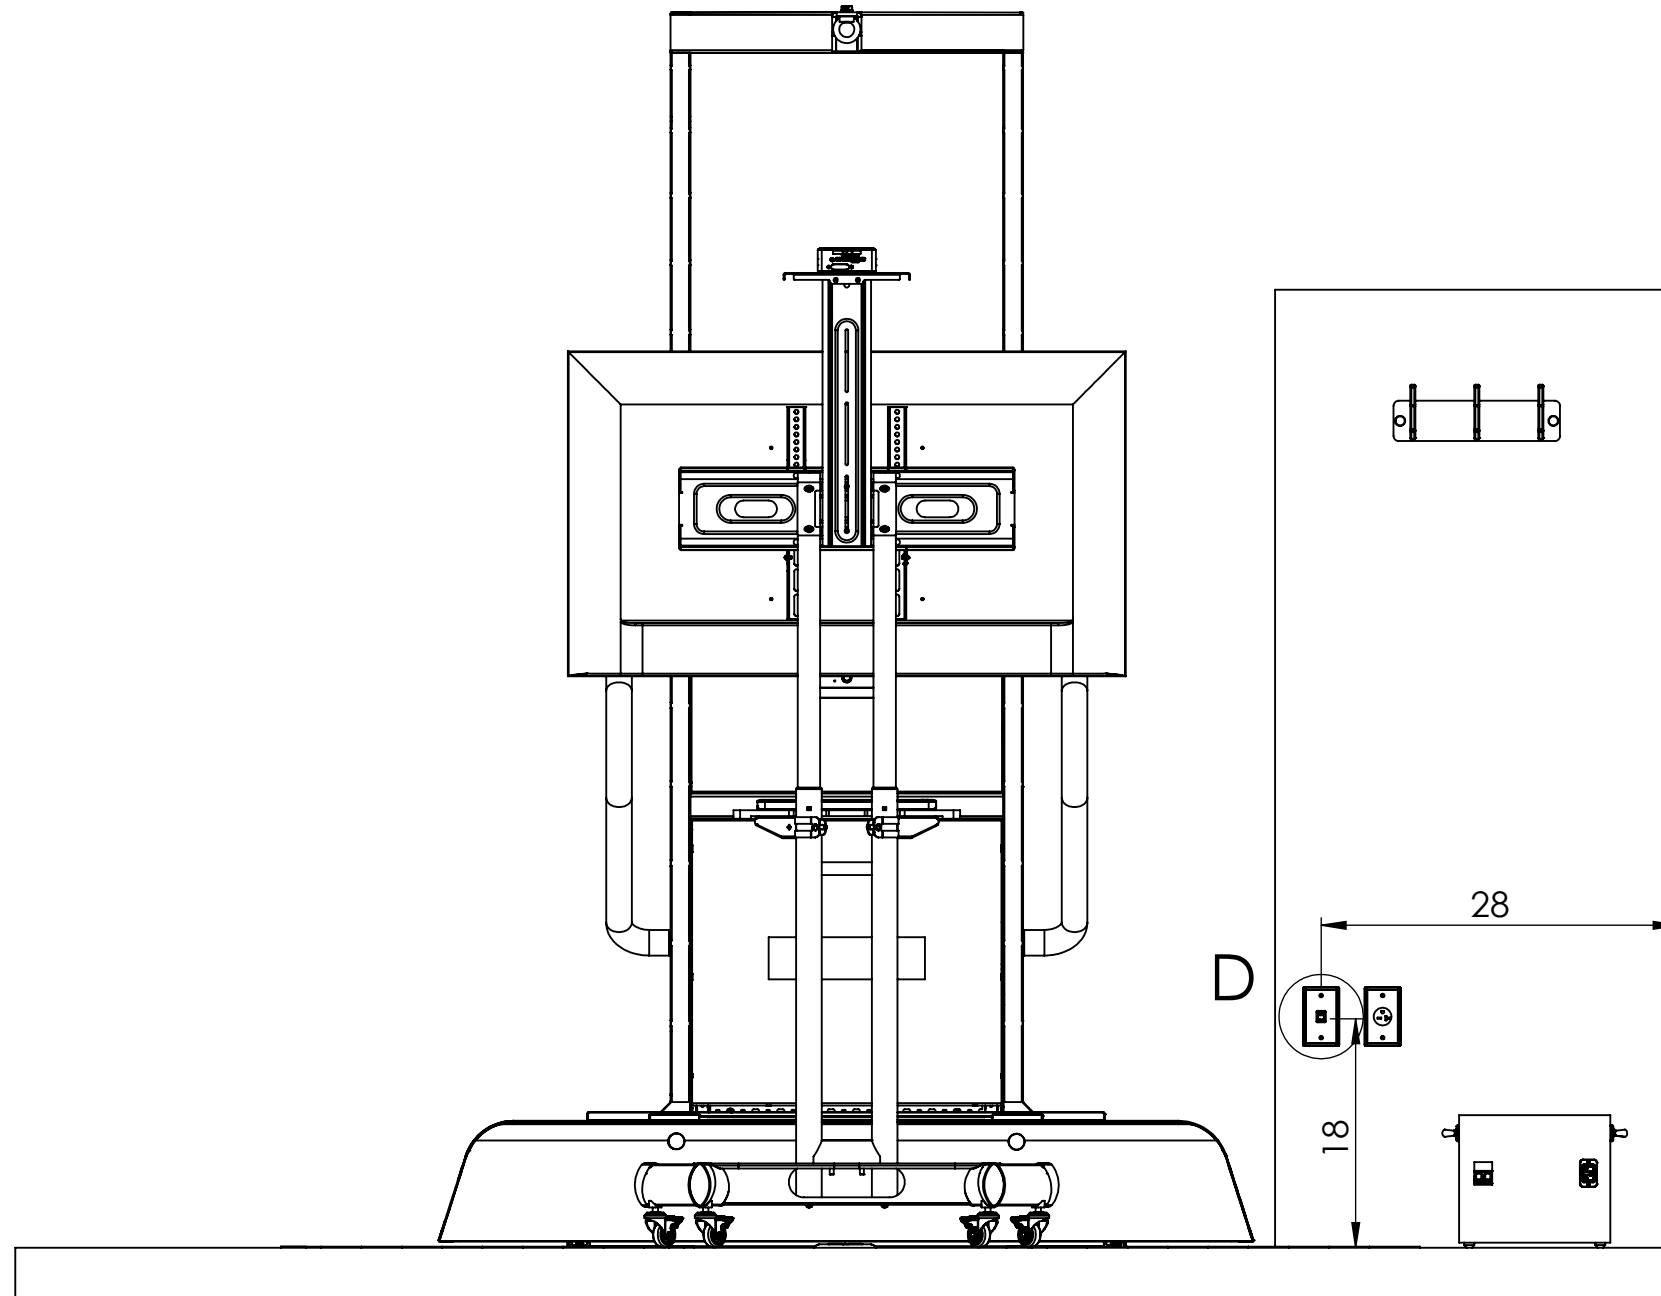

BALANCETUTOR REMOTE ACCESS REQUIREMENTS

1. CONNECTED TO WEB
2. TYPE: RJ45 CAT6
3. PURPOSE: REMOTE ACCES FOR SUPPORT & MAINTENANCE

DETAIL D
SCALE 1 : 2

FOR US MARKET ONLY

DOCUMENT NUMBER DO-15-01-43	PROPRIETARY AND CONFIDENTIAL THE INFORMATION CONTAINED IN THIS DRAWING IS THE SOLE PROPERTY OF MEDITOUCH LTD. ANY REPRODUCTION IN PART OR AS A WHOLE WITHOUT THE WRITTEN PERMISSION OF MEDITOUCH LTD. IS PROHIBITED.	BalanceTutor Config 1	 THIRD ANGLE PROJECTION	 45 HAMELACHA STREET, NETANYA, ISRAEL.	DRAWN BY Ziv	SHEET SIZE A4
DOCUMENT DESCRIPTION BalanceTutor Recommended Configurations		ALL DIMENSIONS IN inch			SCALE 1:18	PAGE 6 of 9