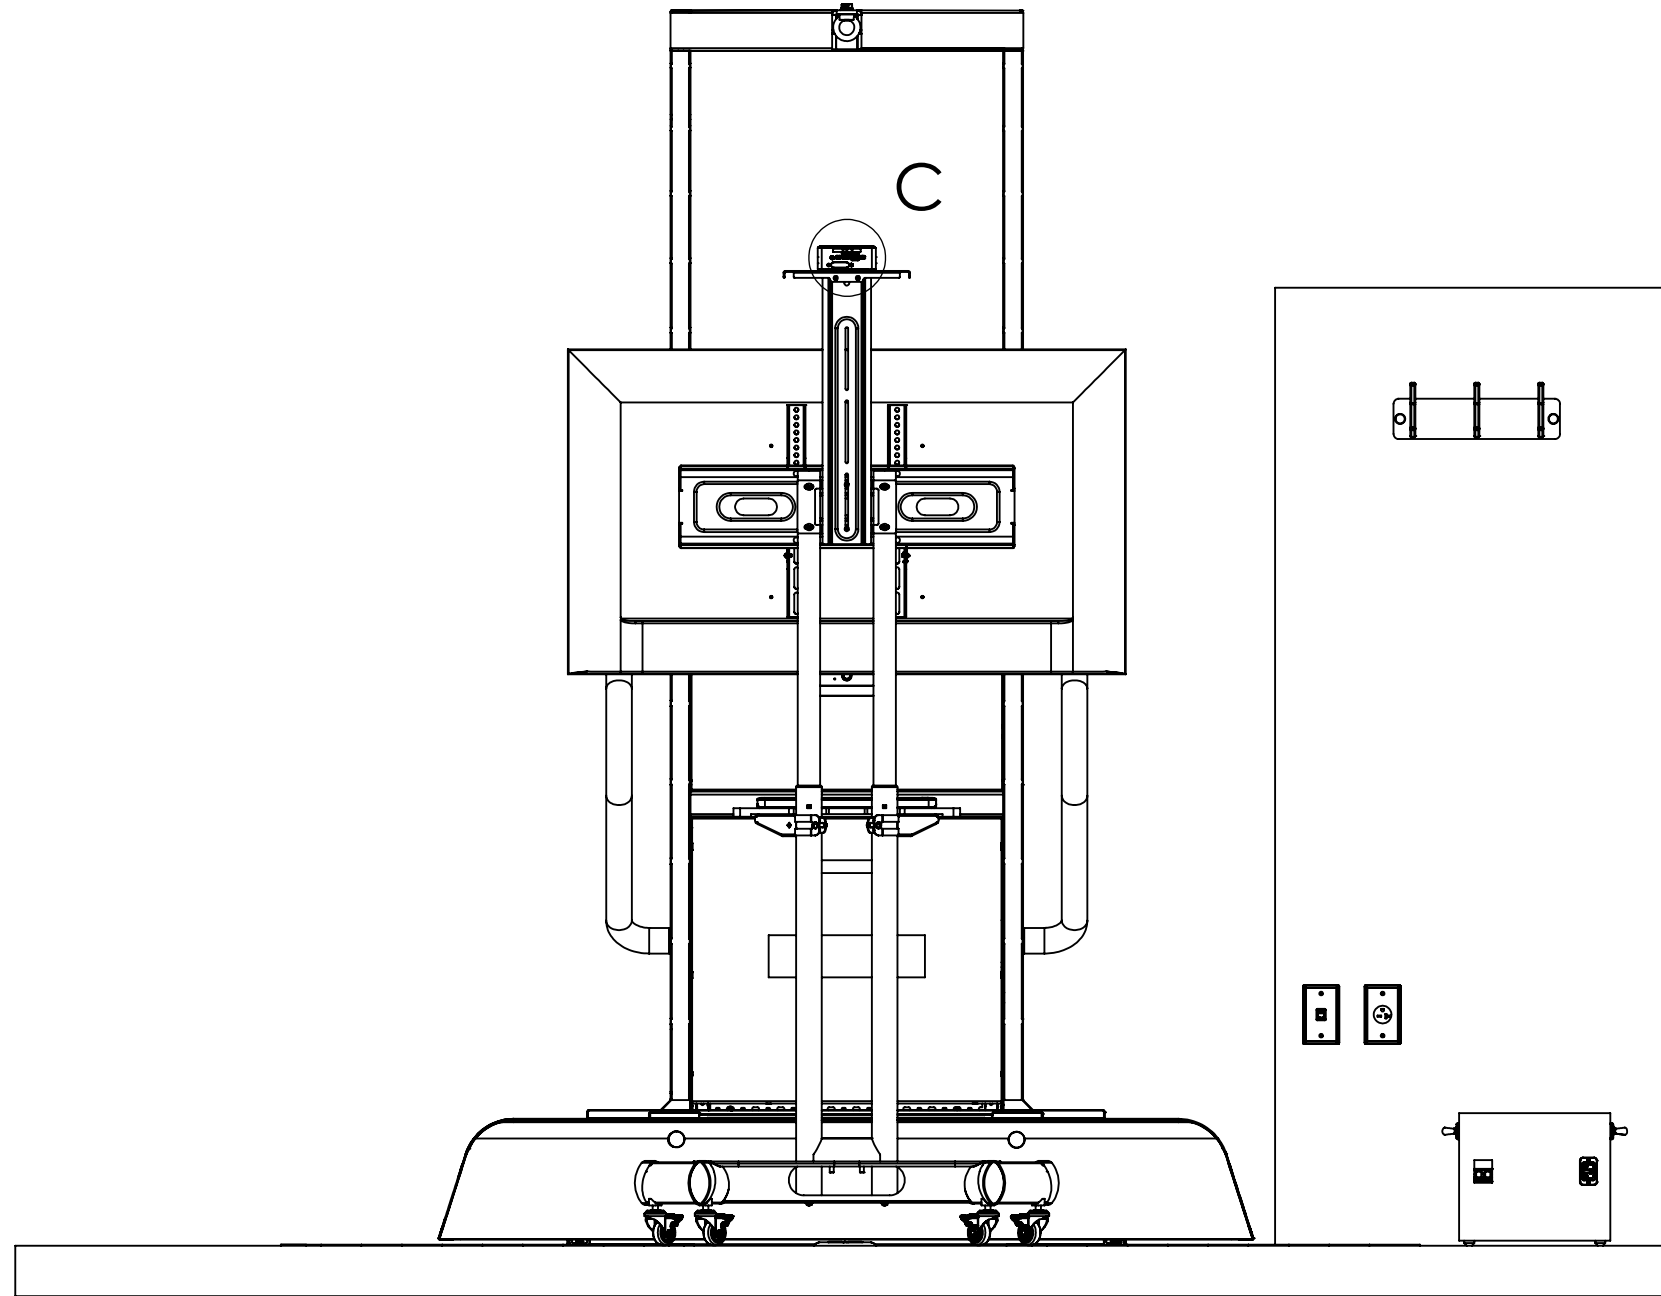

# HARNESS WALL RACK MOUNT INSTALLATION

INSTALL THE HARNESS RACK WALL MOUNT USING TWO SCREWS SUPPLIED WITH THE ITEM

**DETAIL E**  
SCALE 1 : 5

FOR US MARKET ONLY

DOCUMENT NUMBER <b>DO-15-01-43</b>	PROPRIETARY AND CONFIDENTIAL THE INFORMATION CONTAINED IN THIS DRAWING IS THE SOLE PROPERTY OF MEDITOUCH LTD. ANY REPRODUCTION IN PART OR AS A WHOLE WITHOUT THE WRITTEN PERMISSION OF MEDITOUCH LTD. IS PROHIBITED.	BalanceTutor Config 1	 <b>MediTouch</b> 45 HAMELACHA STREET, NETANYA, ISRAEL.	DRAWN BY Ziv	SHEET SIZE A4
DOCUMENT DESCRIPTION BalanceTutor Recommended Configurations	THIRD ANGLE PROJECTION 	ALL DIMENSIONS IN <b>inch</b>		SCALE 1:18	PAGE <b>7 of 9</b>

# NETWORK ACCESS FOR THE 3DTUTOR SOFTWARE

1. CONSTANT NETWORK CONNECTION
2. ACCESS TO <https://meditutor.net> SITE
3. WIRELESS LAN CONNECTION

**DETAIL C**  
SCALE 1:2

FOR US MARKET ONLY

DOCUMENT NUMBER <b>DO-15-01-43</b>	PROPRIETARY AND CONFIDENTIAL THE INFORMATION CONTAINED IN THIS DRAWING IS THE SOLE PROPERTY OF MEDITOUCH LTD. ANY REPRODUCTION IN PART OR AS A WHOLE WITHOUT THE WRITTEN PERMISSION OF MEDITOUCH LTD. IS PROHIBITED.	BalanceTutor Config 1	 45 HAMELACHA STREET, NETANYA, ISRAEL.	DRAWN BY <b>Ziv</b>	SHEET SIZE <b>A4</b>
DOCUMENT DESCRIPTION BalanceTutor Recommended Configurations	THIRD ANGLE PROJECTION 	ALL DIMENSIONS IN <b>inch</b>		SCALE <b>1:18</b>	PAGE <b>8 of 9</b>