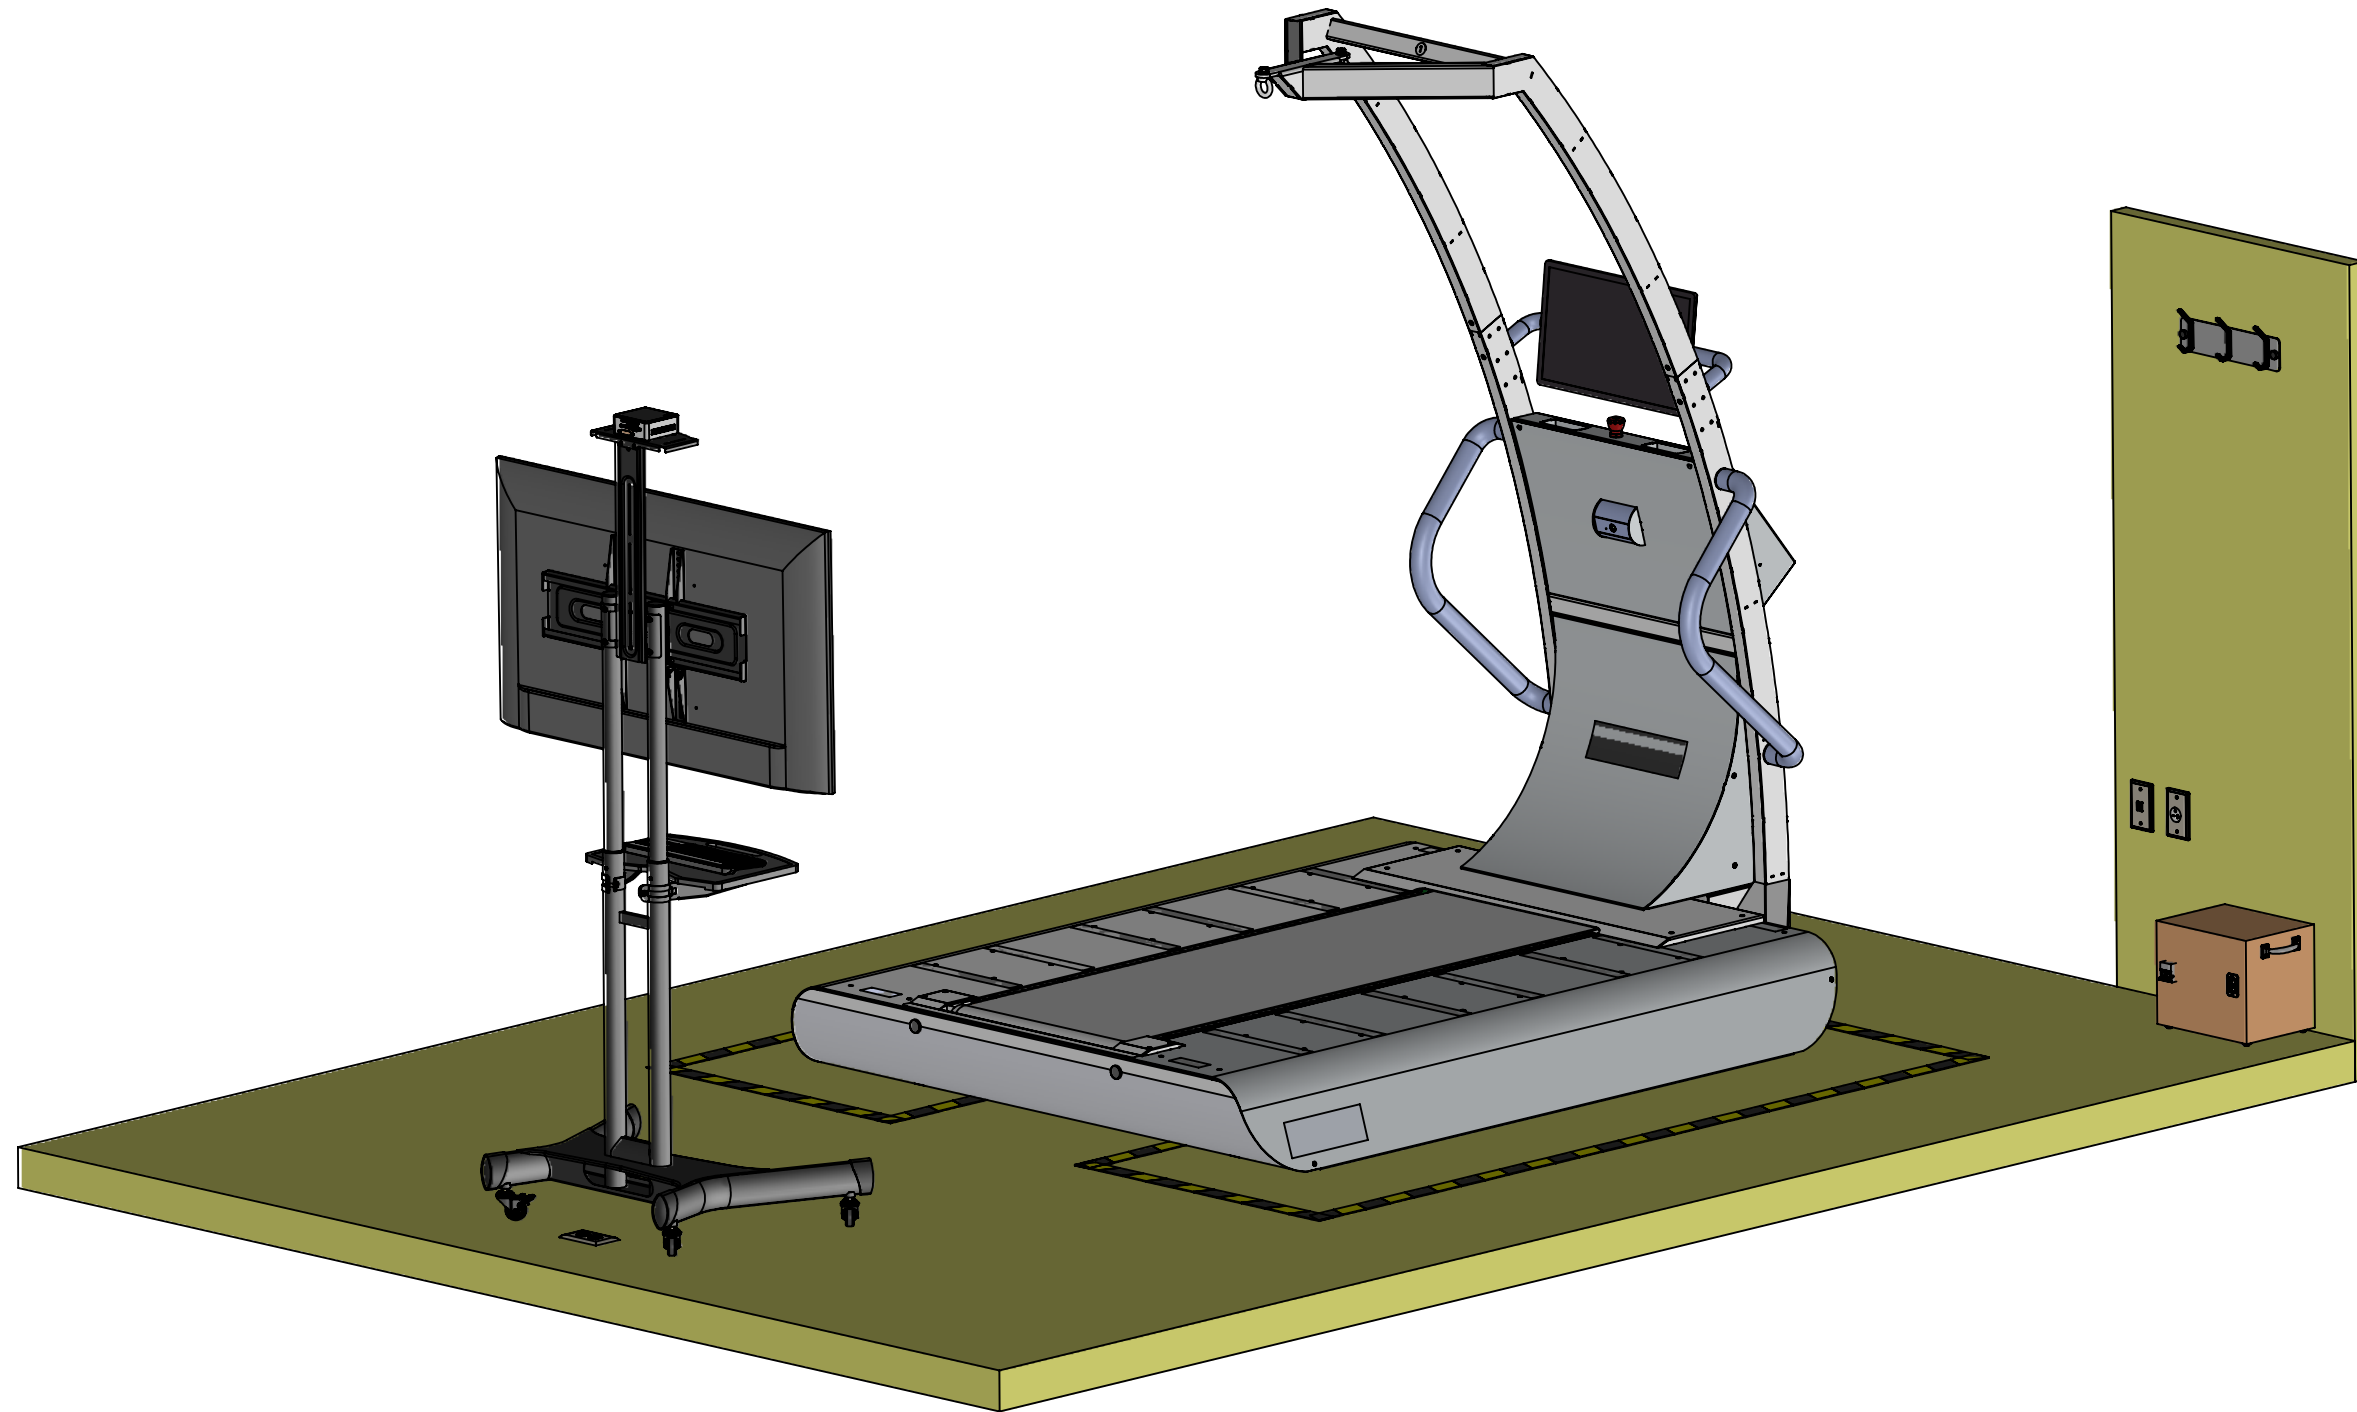

# BALANCETUTOR TREATMENT STATION

FOR US MARKET ONLY

DOCUMENT NUMBER <b>DO-15-01-43</b>	PROPRIETARY AND CONFIDENTIAL THE INFORMATION CONTAINED IN THIS DRAWING IS THE SOLE PROPERTY OF MEDITOUCH LTD. ANY REPRODUCTION IN PART OR AS A WHOLE WITHOUT THE WRITTEN PERMISSION OF MEDITOUCH LTD. IS PROHIBITED.	BalanceTutor Config 1	 THIRD ANGLE PROJECTION	ALL DIMENSIONS IN <b>inch</b>	 <b>MediTouch</b> 45 HAMELACHA STREET, NETANYA, ISRAEL.	DRAWN BY Ziv	SHEET SIZE A4
DOCUMENT DESCRIPTION BalanceTutor Recommended Configurations		SCALE 1:18				PAGE <b>1 of 9</b>	

# RECOMMENDED EQUIPMENT ARRANGEMENT

MINIMUM CEILING HEIGHT  
98 INCH

FOR US MARKET ONLY

DOCUMENT NUMBER <b>DO-15-01-43</b>	PROPRIETARY AND CONFIDENTIAL THE INFORMATION CONTAINED IN THIS DRAWING IS THE SOLE PROPERTY OF MEDITOUCH LTD. ANY REPRODUCTION IN PART OR AS A WHOLE WITHOUT THE WRITTEN PERMISSION OF MEDITOUCH LTD. IS PROHIBITED.	BalanceTutor Config 1	 <b>MediTouch</b> 45 HAMELACHA STREET, NETANYA, ISRAEL.	DRAWN BY Ziv	SHEET SIZE A4
DOCUMENT DESCRIPTION BalanceTutor Recommended Configurations	THIRD ANGLE PROJECTION 	ALL DIMENSIONS IN <b>inch</b>		SCALE 1:18	PAGE <b>2 of 9</b>

# TV STAND POWER OUTLET REQUIREMENTS

1. IN LINE FLOOR POWER BOX
2. TYPE: NEMA 5-15R
3. RATINGS: 120V (L-N-GND) 500VA
4. GRADE: IP68
5. PURPOSE: POWERING TV STAND

**DETAIL B**  
SCALE 1 : 2

FOR US MARKET ONLY